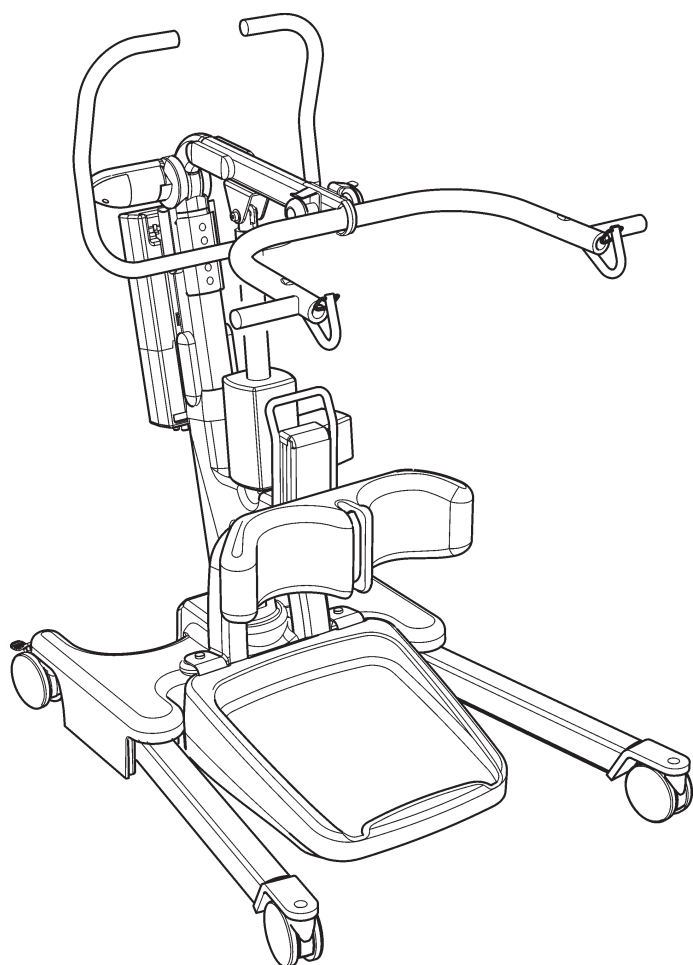

Parts Manual

Oxford[®] Elevate

NO	PART NUMBER	DESCRIPTION	QTY
1	0Y0066	100mm rear castor (braked)	2
2	0Y0263	Straight-line steering device	1
3	0Y0073	100mm front castor (non-braked) including tightening wrench (wrench not shown)	2
4	0Y0491	Mast extrusion (inc. labels)	1
5	0Y0388	Boom extrusion - cow horn style	1
6	0Y0208	Push handle assembly (inc. bolts & fixings)	1
7	0Y0103	Cast boom to mast pivot joint (inc. connection bolts/fixings/spacers)	1
8	0Y0080	Base assembly (inc. labels, base casting and bottom plate, not internal parts)	1
9	0Y0209	Left leg extrusion (inc. fixings)	1
10	0Y0210	Right leg extrusion (inc. fixings)	1
11	39001370	Control box (Smart™ Monitor)	1
	0Y0211	Control box (Standard)	1
12	0Y0067	Battery pack	1
13	39001309	User handset (Smart™ Monitor only)	1
	0Y0075	User handset (Standard control box)	1
-	39001368	Calibration handset (Smart™ Monitor only) (not shown)	1
-	39001369	Actuator reset handset (Smart™ Monitor only) (not shown)	1
14	39001316	Smart™ Monitor retrofit kit (inc. control box, battery and user handset)	1
15	0Y0053	Charger and stand assembly (without charger lead)	1
16	0Y0071	Charger lead (UK)	1
17	0Y0072	Charger lead (EU)	1
18	0Y0504	Actuator (including location pins, sleeves, washers, nuts, labels)	1
19	0Y0069	Battery and controller bracket (inc. fixings)	1
20	0Y0093	Leg actuator - 35mm stroke (inc. bolts and fixings)	1
21	0Y0126	Pivot caps	2
22	0Y0494	Fixings kit (all bolts, screws and fixings)	1
23	0Y0077	Mast to base electrical connection kit (inc. wires)	1
24	0Y0078	Foot push pad	1
25	0Y0112	Mast locking knob assembly (inc. plastic base insert)	1
26	0Y0495	Foot plate assembly (inc. cover)	1
27	0Y0496	Foot plate cover	1
28	0Y0129	Base to actuator electrical connection kit (inc. wires)	1
29	0Y0108	Boom to mast pivot plastic caps	2
30	0Y0076	Mast side caps (upper)	2
31	0Y0498	Kneepad adjustment mechanism	1
32	0Y0499	Knee pad (fixings not included)	1
33	0Y0500	Leg strap	1
34	0Y0503	Mast side caps (lower)	2
35	0Y0791	Load cell assembly	1
36	0Y0792	Scale display overlay	1
37	0Y0793	Load display and pivot casting kit	1
38	SA/2696	Sling Retainer Clips (Boom)	2
-	0Y0605	Wire assembly actuator (not shown)	1
-	0Y0492	Decal set (no serial number labels) (not shown)	1
-	0Y0070	Handset clip (not shown)	1
-	0Y0128	Castor tightening wrench (not shown)	1
-	0Y0502	Dummy load cell assembly (not shown)	1