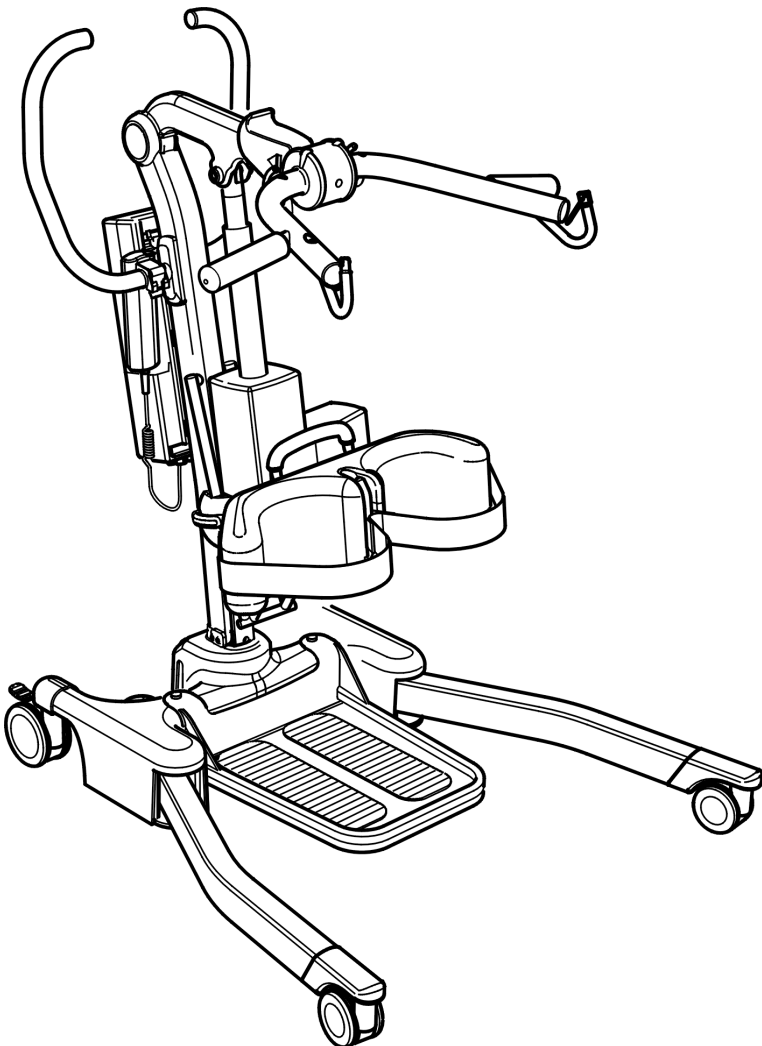

Parts Manual

Oxford® Journey

NO	PART NUMBER	DESCRIPTION	QTY
1	0Y0066	100mm rear castor (braked)	2
2	0Y0109	75mm front castor (non-braked)	2
3	0Y0680	Mast assembly (including latch mechanism)	1
4	0Y0664	Cow horn and boom assembly	1
5	0Y0660	Base assembly (inc. base casting, bottom plate, welded post & labels, not internal parts)	1
6	0Y0675	Left leg extrusion (including fixings)	1
7	0Y0676	Right leg extrusion (including fixings)	1
8	39001367	Control box (Smart™ Monitor)	1
	0Y0678	Control box (Standard)	1
9	0Y0067	Battery pack	1
10	39001202	User handset (Smart™ Monitor only)	1
	0Y0111	User handset (Standard control box)	1
-	39001368	Calibration handset (Smart™ Monitor only) (not shown)	1
-	39001369	Actuator reset handset (Smart™ Monitor only) (not shown)	1
11	39001315	Smart™ Monitor retrofit kit (inc. control box, battery and user handset)	1
12	0Y0053	Charger and stand assembly (without charger lead)	1
13	0Y0071	Charger lead (UK)	1
14	0Y0072	Charger lead (EU)	1
15	0Y0677	Actuator - 210mm stroke (including location pins, sleeves, cover and labels)	1
16	0Y0069	Battery and controller bracket (inc. fixings)	1
17	0Y0669	Foot pedal mechanism complete	1
18	0Y0042	Foot push pad assembly complete	2
19	0Y0045	Front castor leg inserts including fixings (plastic)	2
20	0Y0659	Upper fixings kit	1
21	0Y0661	Base fixings kit (all bolts, screws and fixings)	1
22	0Y0684	Push handle - left hand	1
23	0Y0685	Push handle - right hand	1
24	0Y0683	Push handle covers	2
25	0Y0682	Pivot joint plastic cover (includes inner and outer piece)	2
26	0Y0662	Cow horn adjustment slide cover (left and right part)	1
27	0Y0666	Cow horn indicator cover (left and right part)	1
28	0Y0674	Knee pad rod adjustment clamp	1
29	0Y0671	Knee pad adjustment fixings	1
30	0Y0686	Rear base cast cover	2
31	0Y0665	Cow horn handle grips	2
32	0Y0672	Kneepad adjustment handle	2
33	0Y0500	Leg strap	1
34	0Y0499	Knee pad (no fixings included)	1
35	0Y0673	Knee pad bracket (not including kneepad or leg strap)	1
36	0Y0670	Foot tray assembly	1
37	0Y0681	Mast lock pin and handle	1
-	0Y0687	Sling retaining clip (not shown)	10
-	0Y0128	Castor tightening wrench (not shown)	1
-	0Y0668	Decal set (excludes serial number labels) (not shown)	1
-	0Y0070	Handset clip (not shown)	2